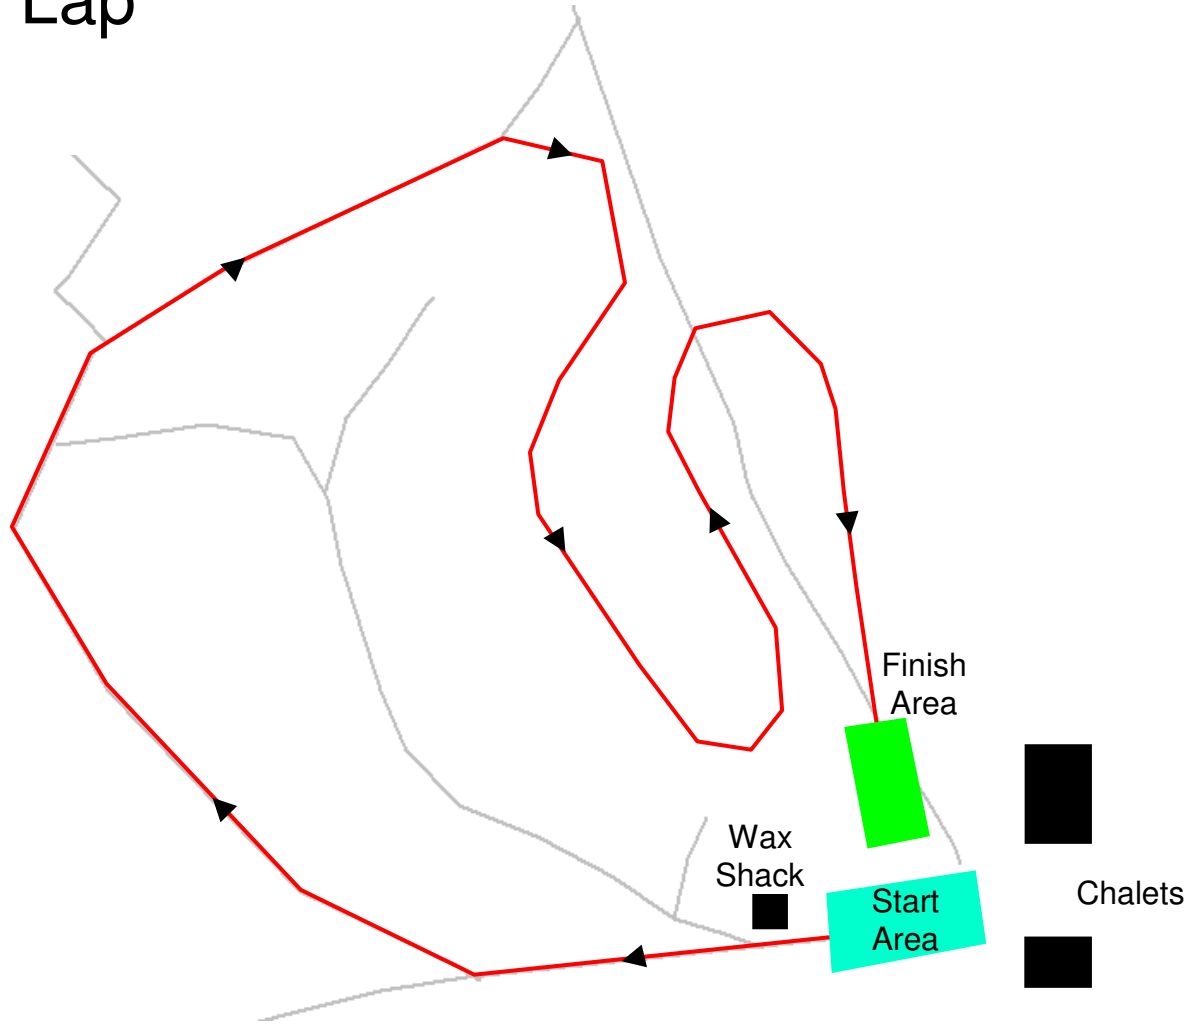

Mountain Bike Tour

Aug 21, 2011 - 9:00 Start
250 m Course
One Lap

Course Distance
1 Lap 350 m

Draft D – 1 Aug 2011
Final course map will be published on the day of the event